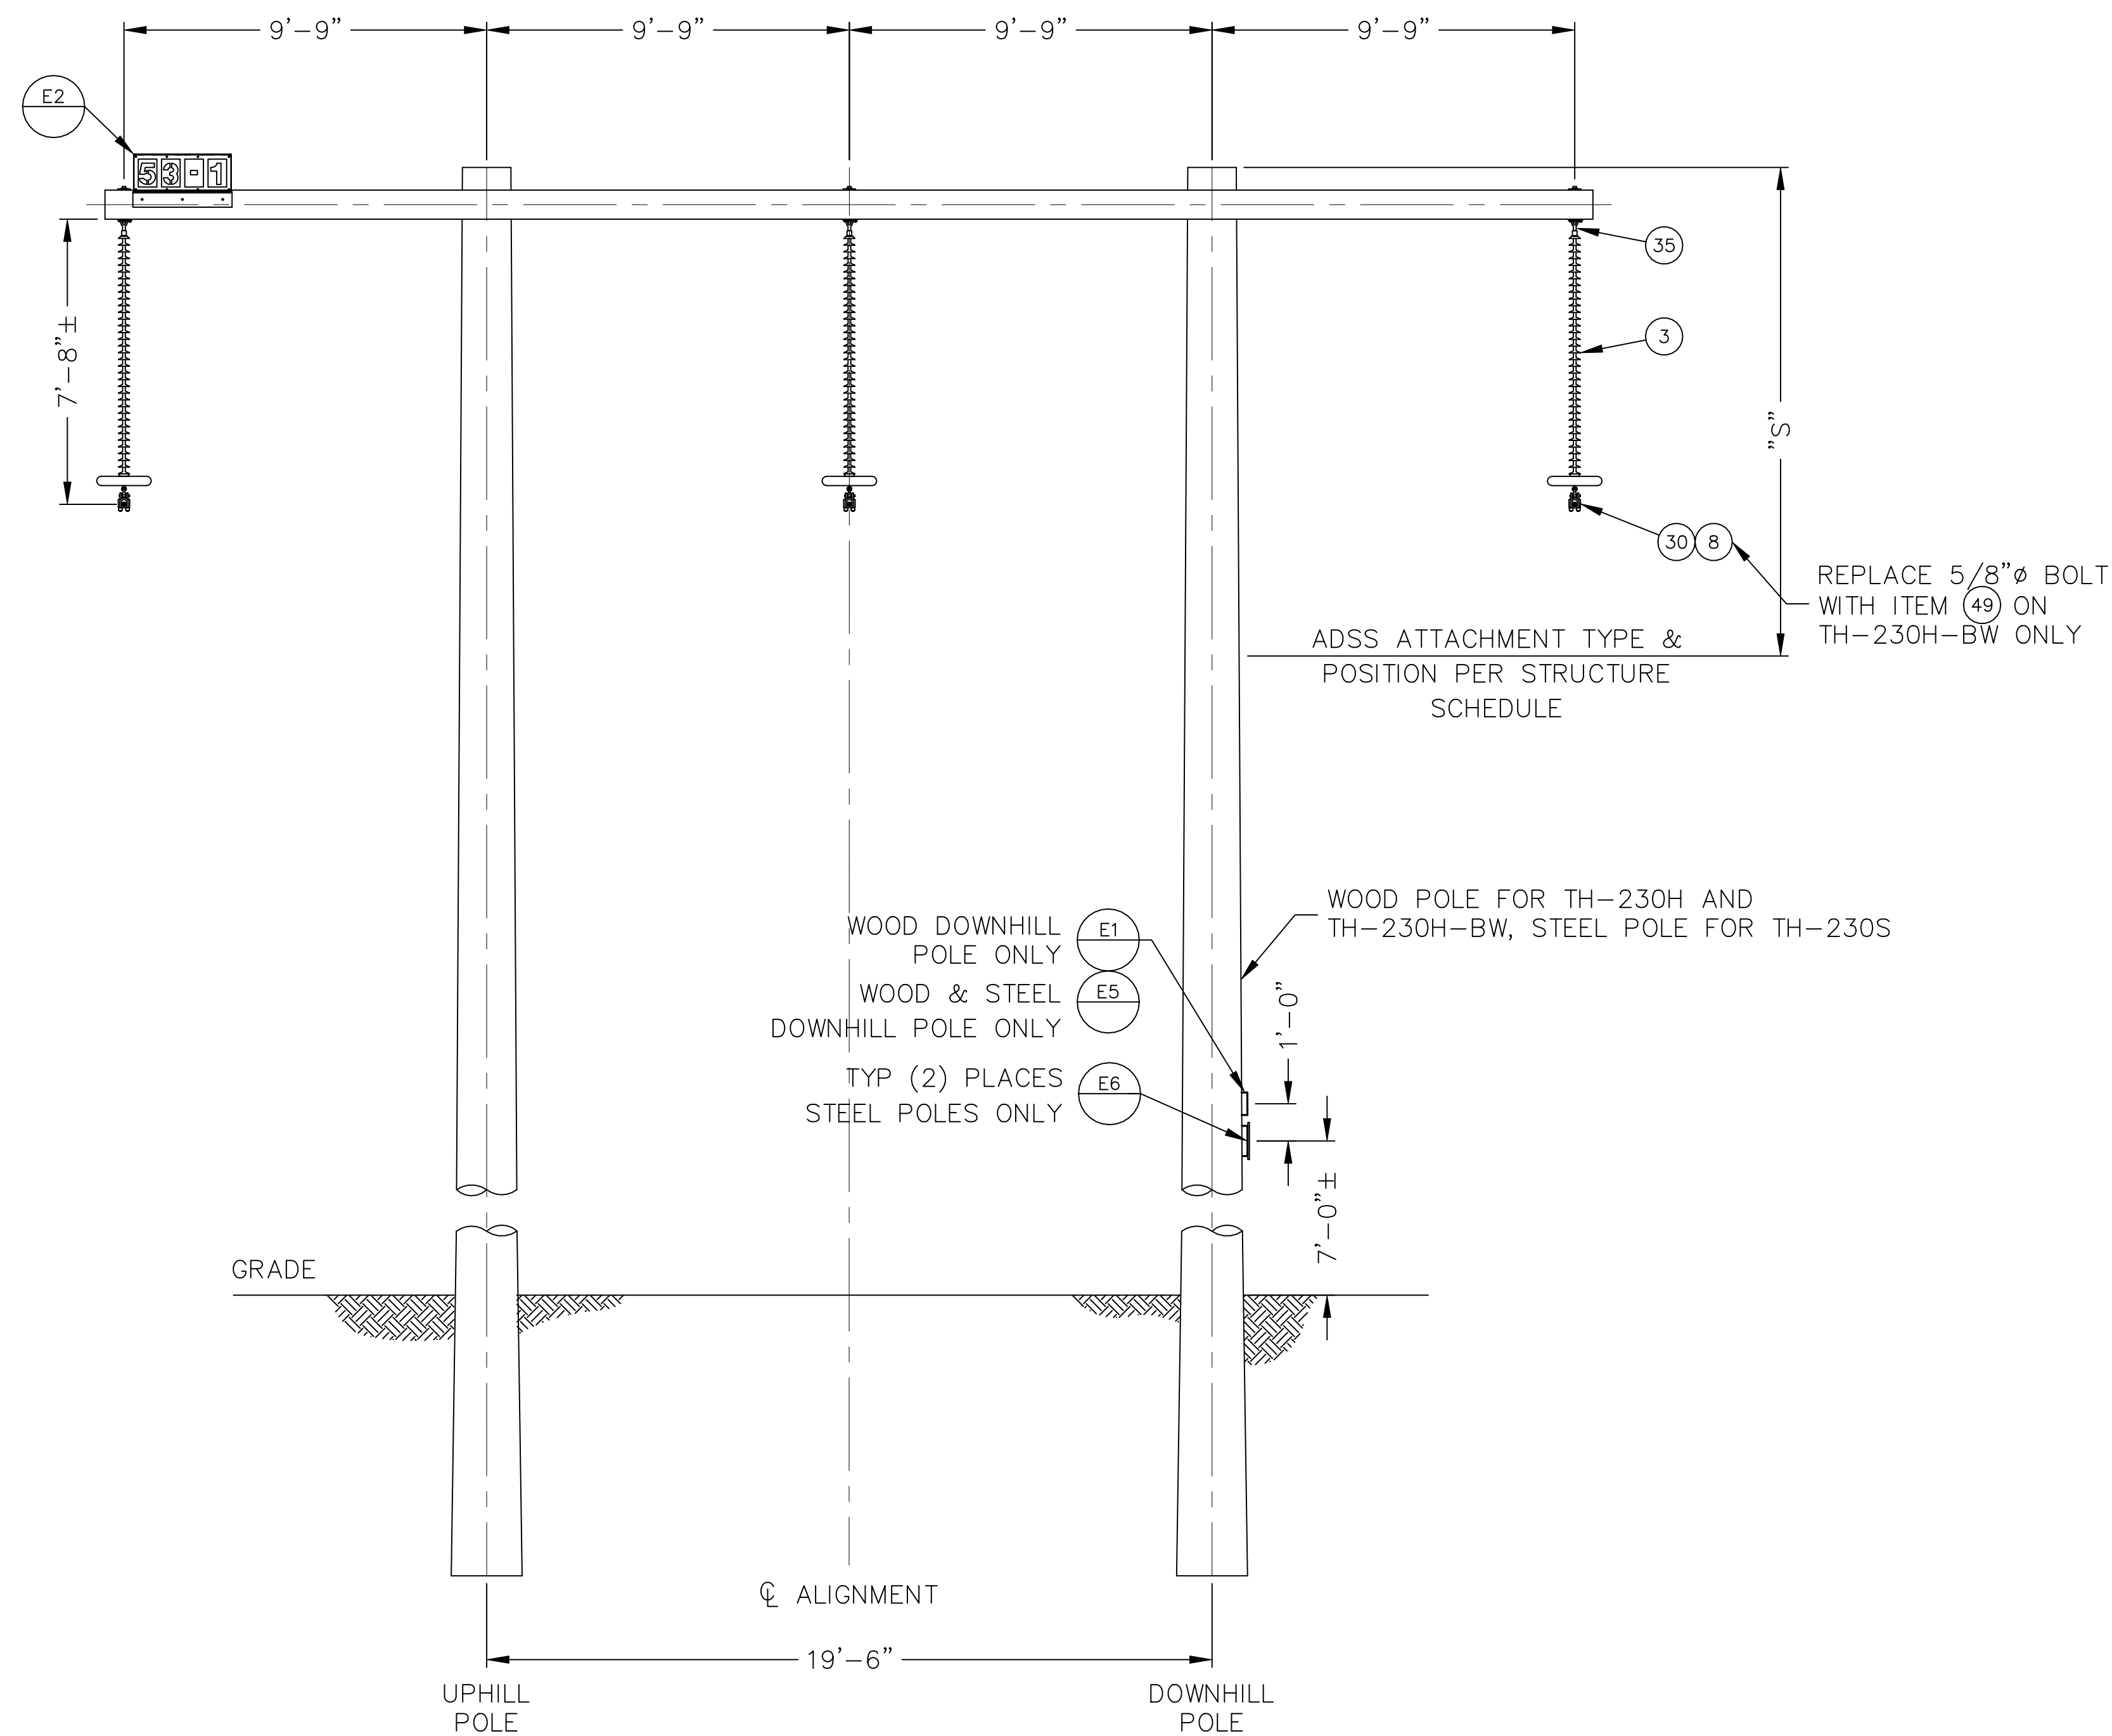

Girdwood to Indian
Transmission Line Rebuild

Girdwood to Indian Transmission Rebuild Project

Meeting Purpose

The purpose of today's meeting is to share project information and discuss next steps.

Ways to Reach Us!

Structure A

Structure B

Typical Structure Types

The graphics below depict typical structures to be installed.

Structure C

Structure D