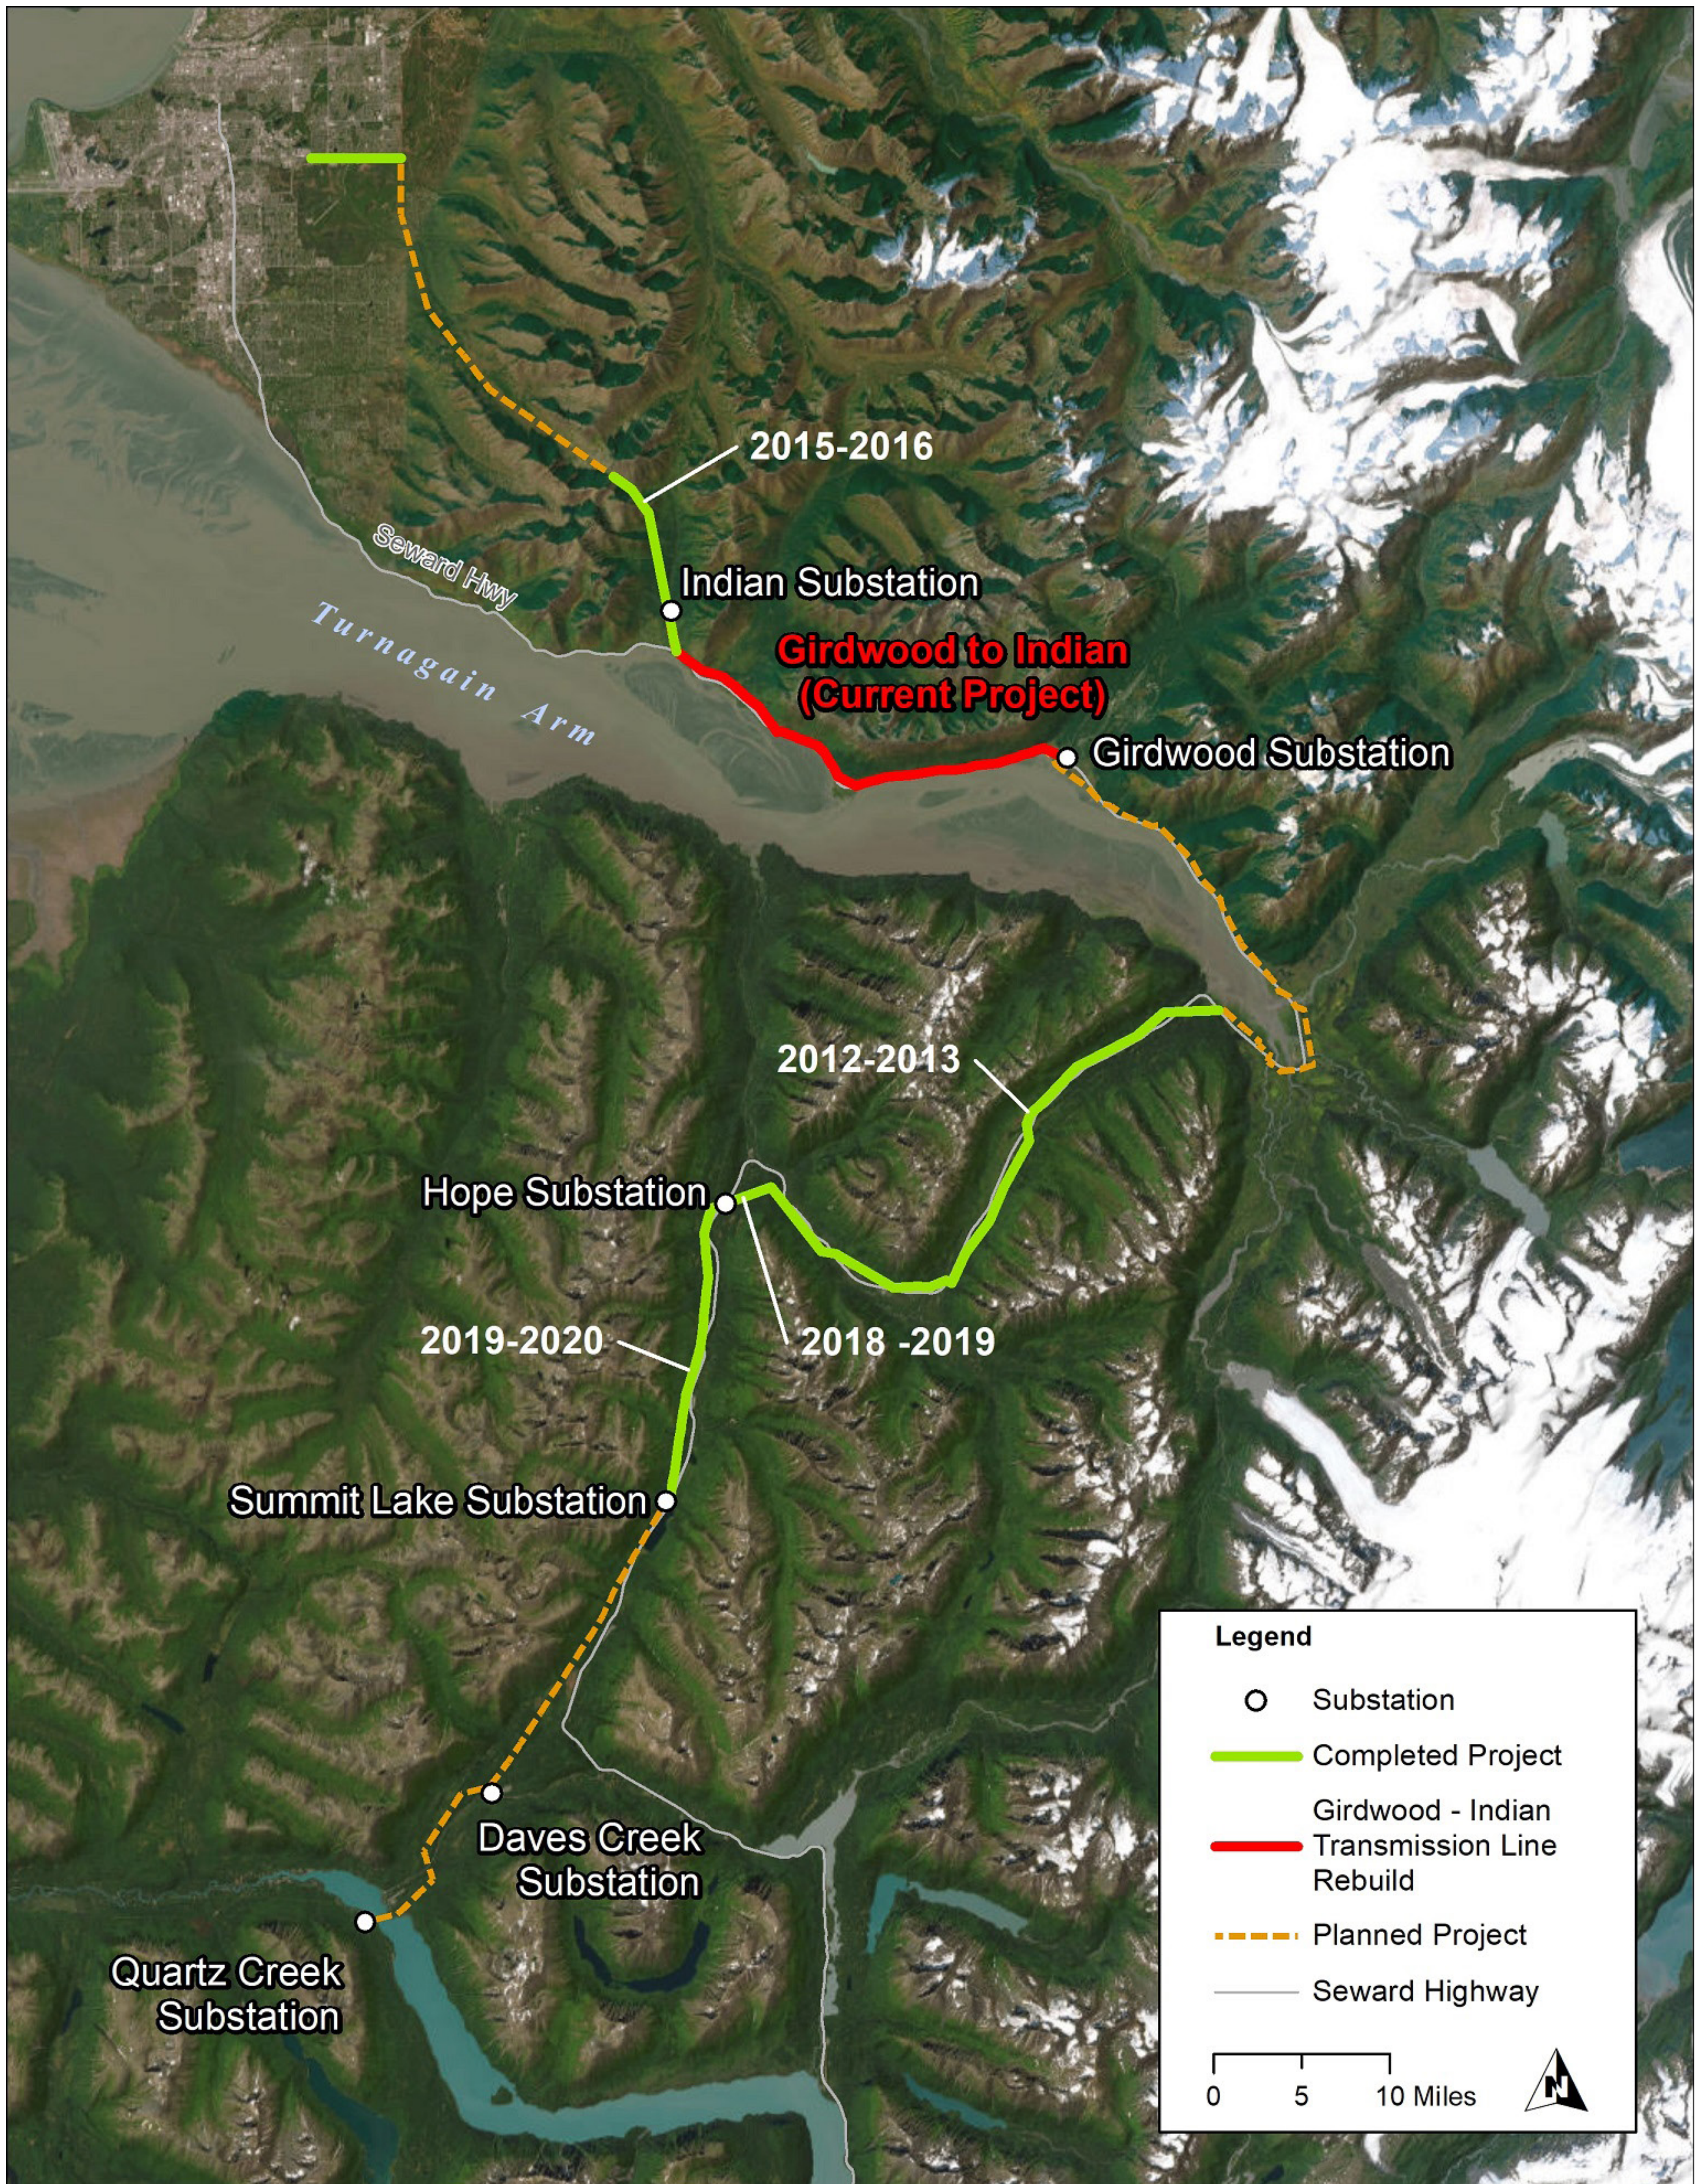

Girdwood to Indian
Transmission Line Rebuild

Girdwood to Indian Transmission Rebuild Project

Meeting Purpose

The purpose of today's meeting is to share project information and discuss next steps.

Ways to Reach Us!

Email us at
transmission@chugachelectric.com

Fill out a comment sheet at this meeting.

Visit the project website
www.girdwoodtoindianrebuild.com

Typical Structure Types

The graphics below depict typical structures to be installed.

Structure A

Structure B

Typical Structure Types

The graphics below depict typical structures to be installed.

Structure C

Structure D