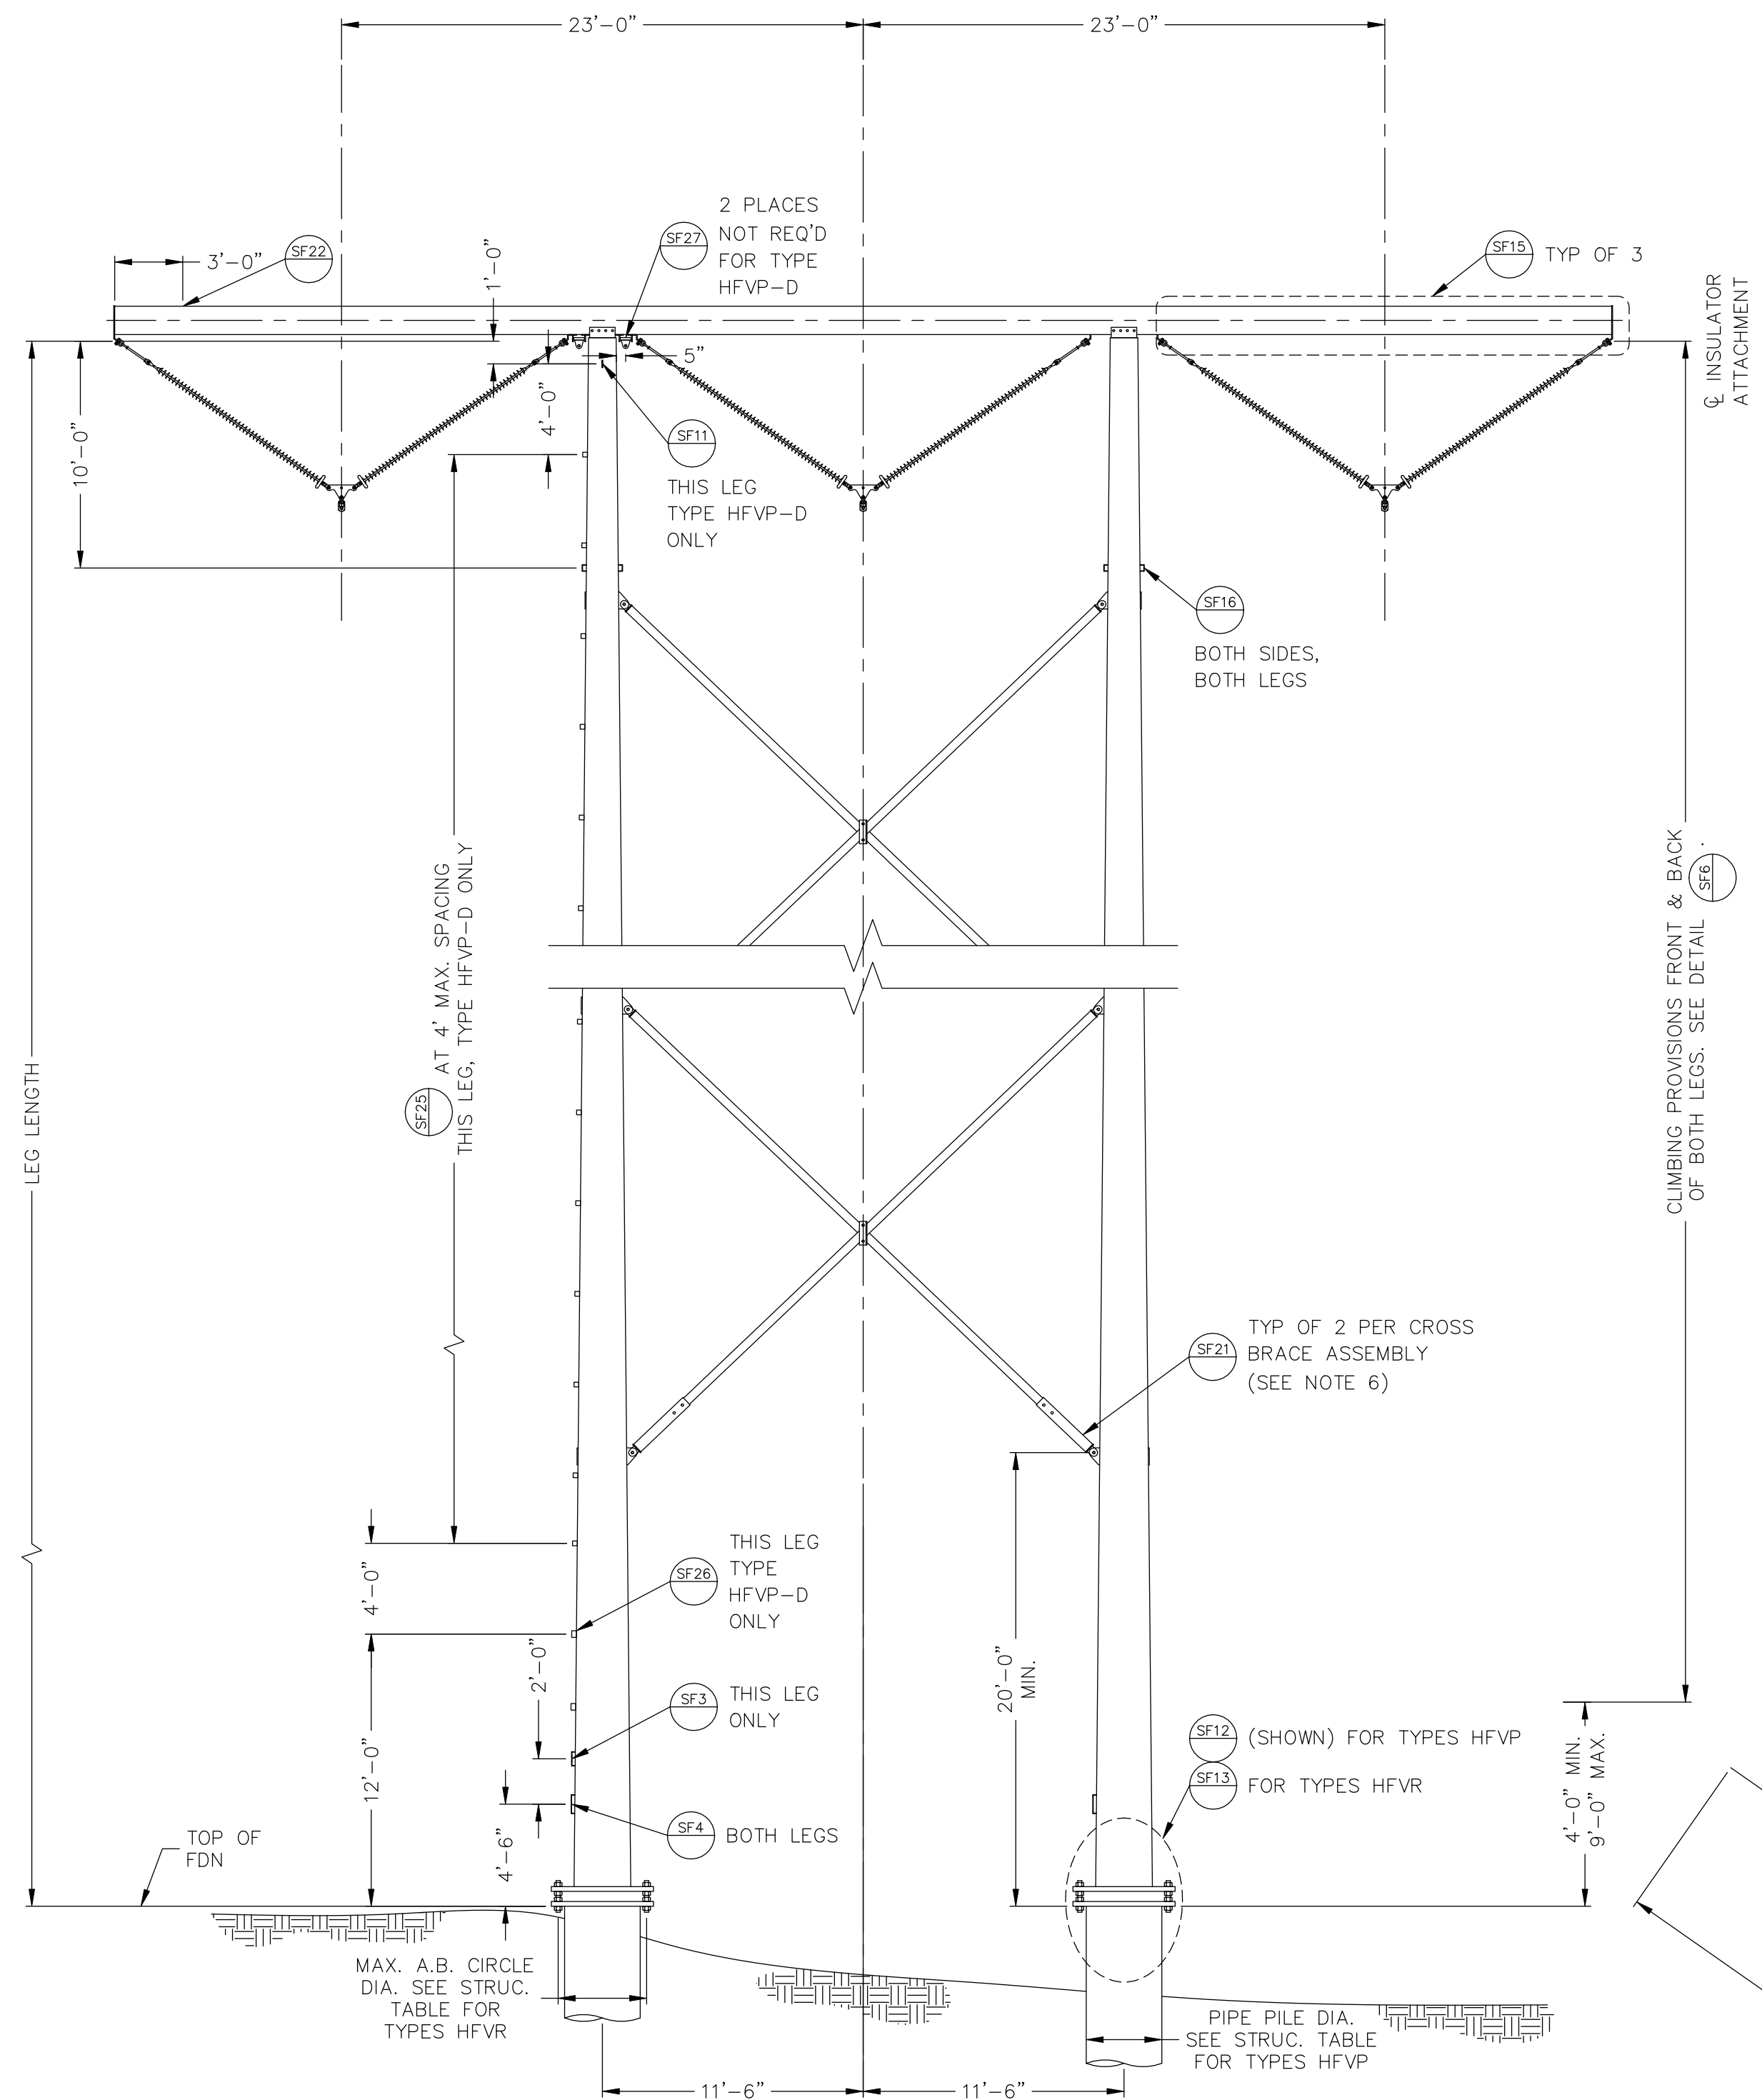

Girdwood to Indian
Transmission Line Rebuild

Girdwood to Indian Transmission Rebuild Project

Meeting Purpose

The purpose of today's meeting is to share project information and discuss next steps.

Ways to Reach Us!

Email us at
transmission@chugachelectric.com

Fill out a comment sheet at this meeting.

Visit the project website
www.girdwoodtoindianrebuild.com

Typical Structure Types

The graphics below depict typical structures to be installed.

Structure A

Structure B

Typical Structure Types

The graphics below depict typical structures to be installed.

Structure C

Structure D