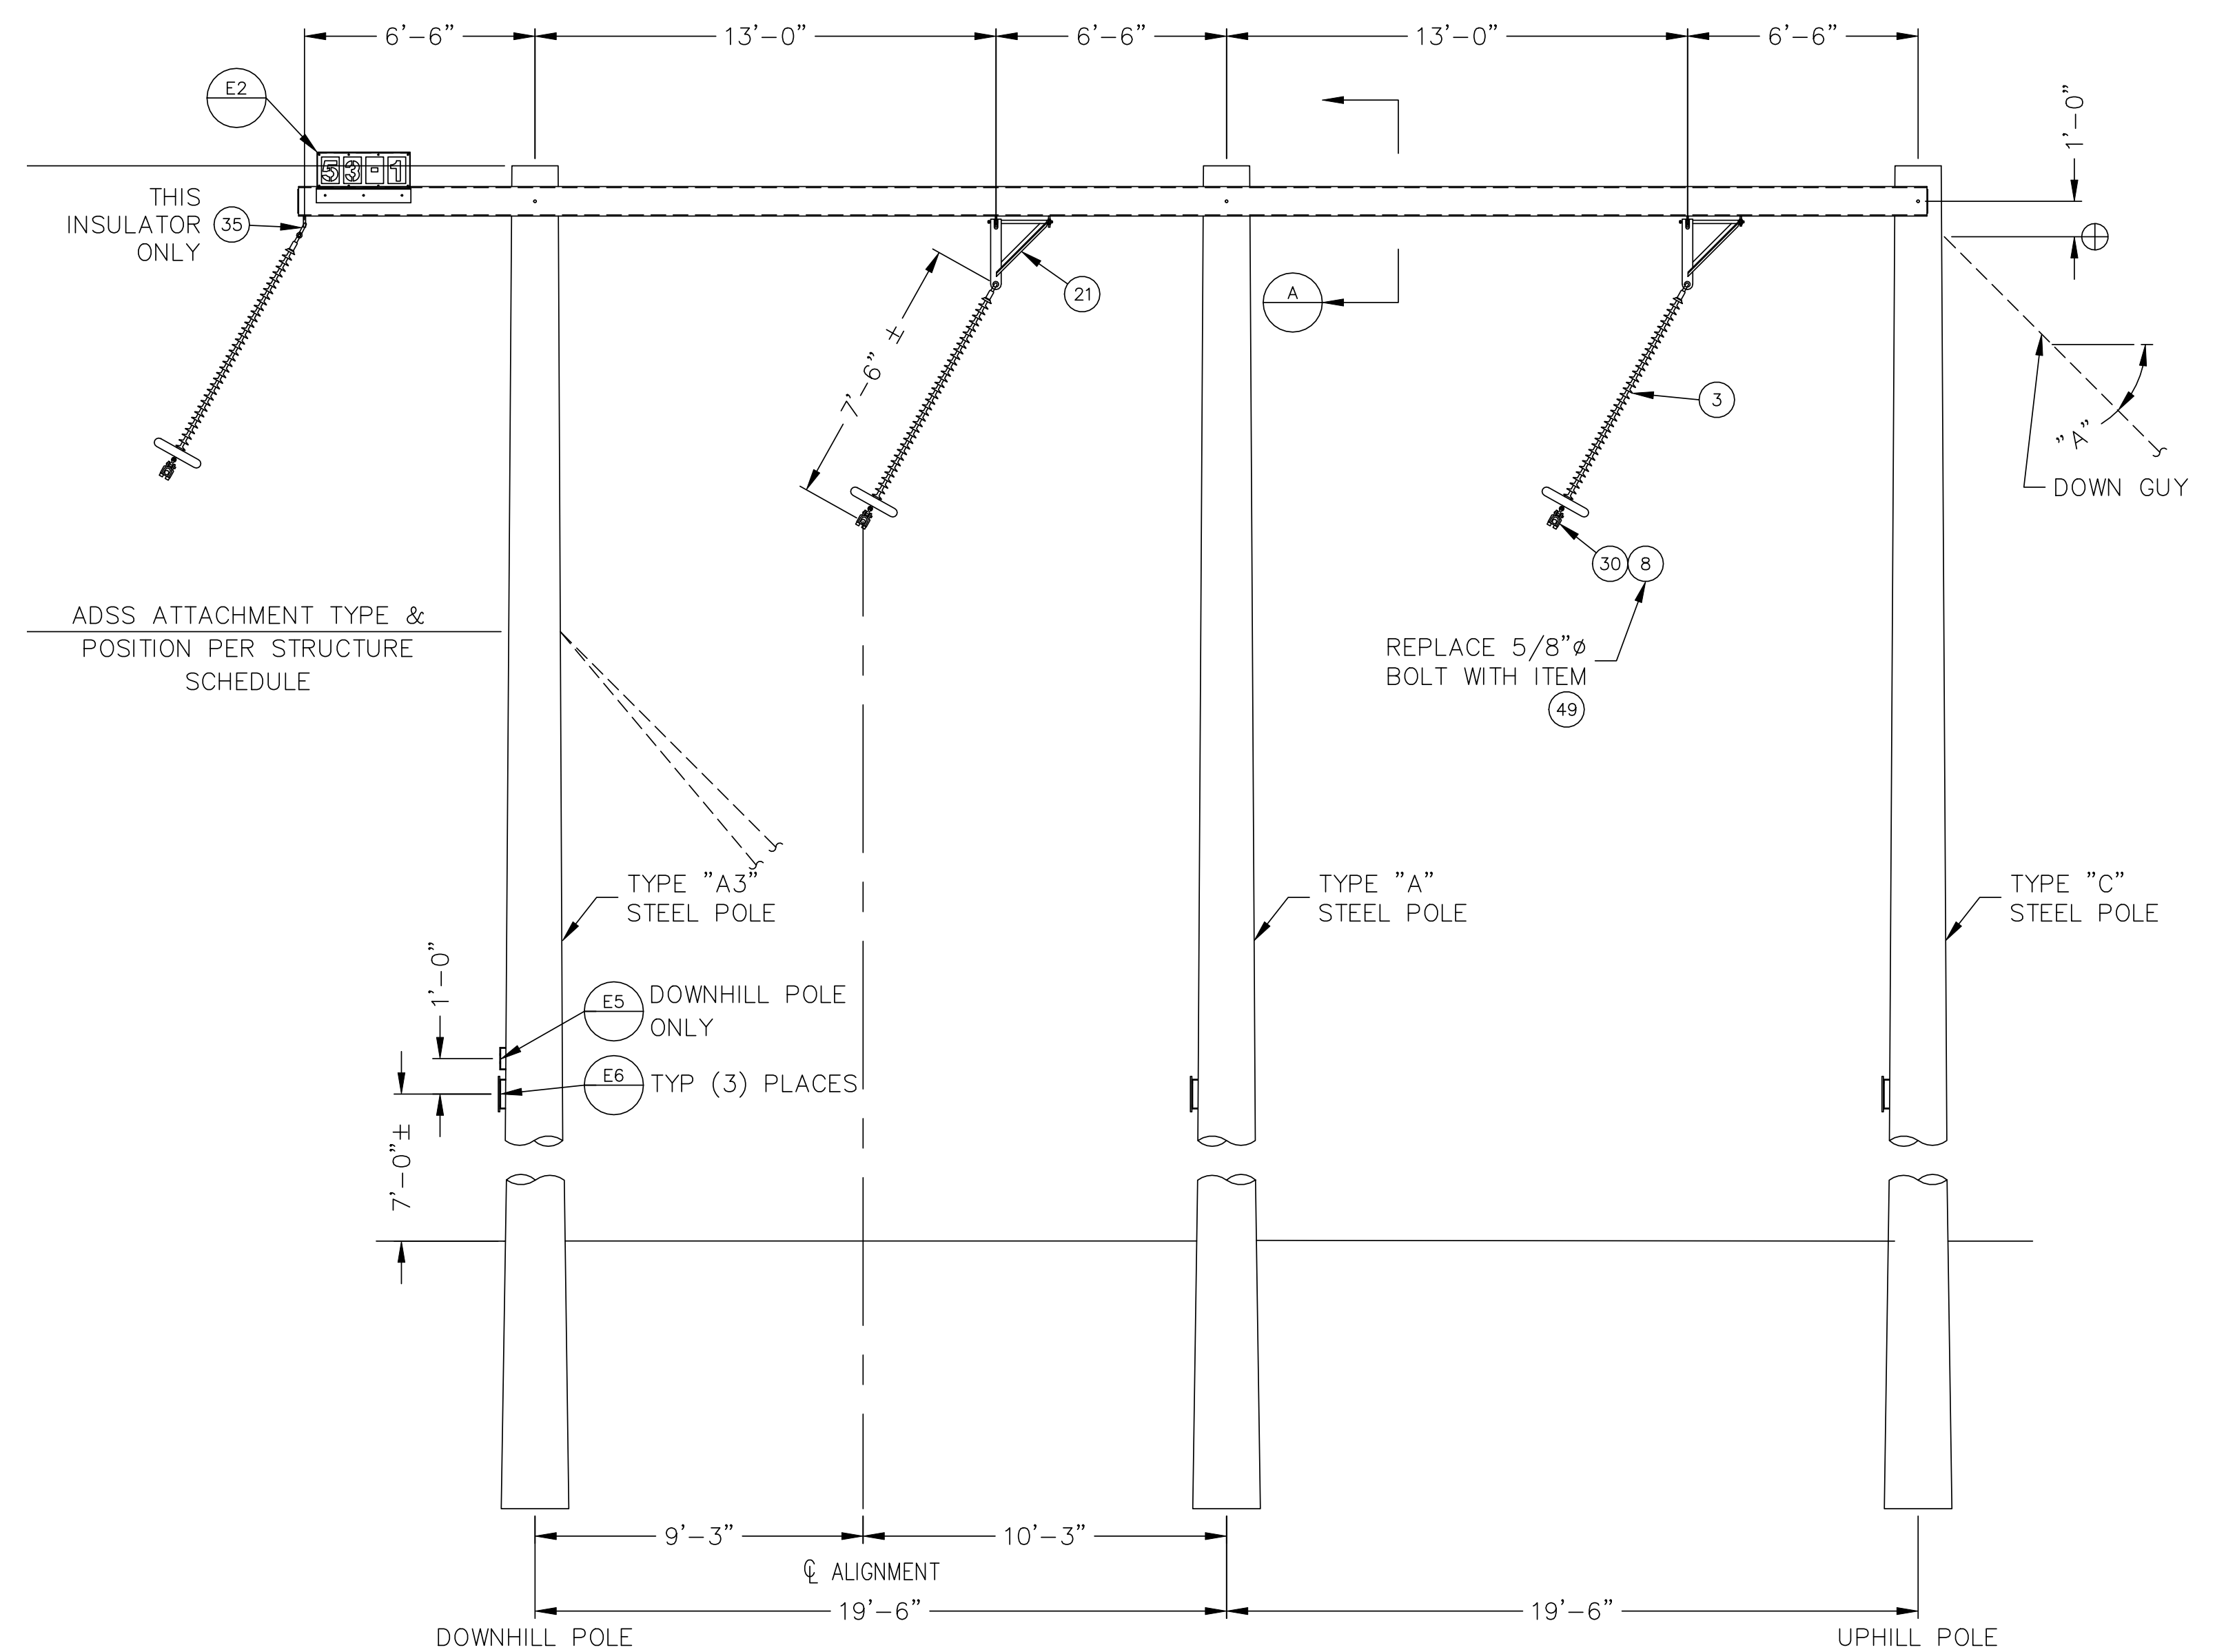

Girdwood to Indian
Transmission Line Rebuild

Girdwood to Indian Transmission Rebuild Project

Meeting Purpose

The purpose of today's meeting is to share project information and discuss next steps.

Ways to Reach Us!

Structure A

Structure B

Typical Structure Types

The graphics below depict typical structures to be installed.

Structure C

Structure D