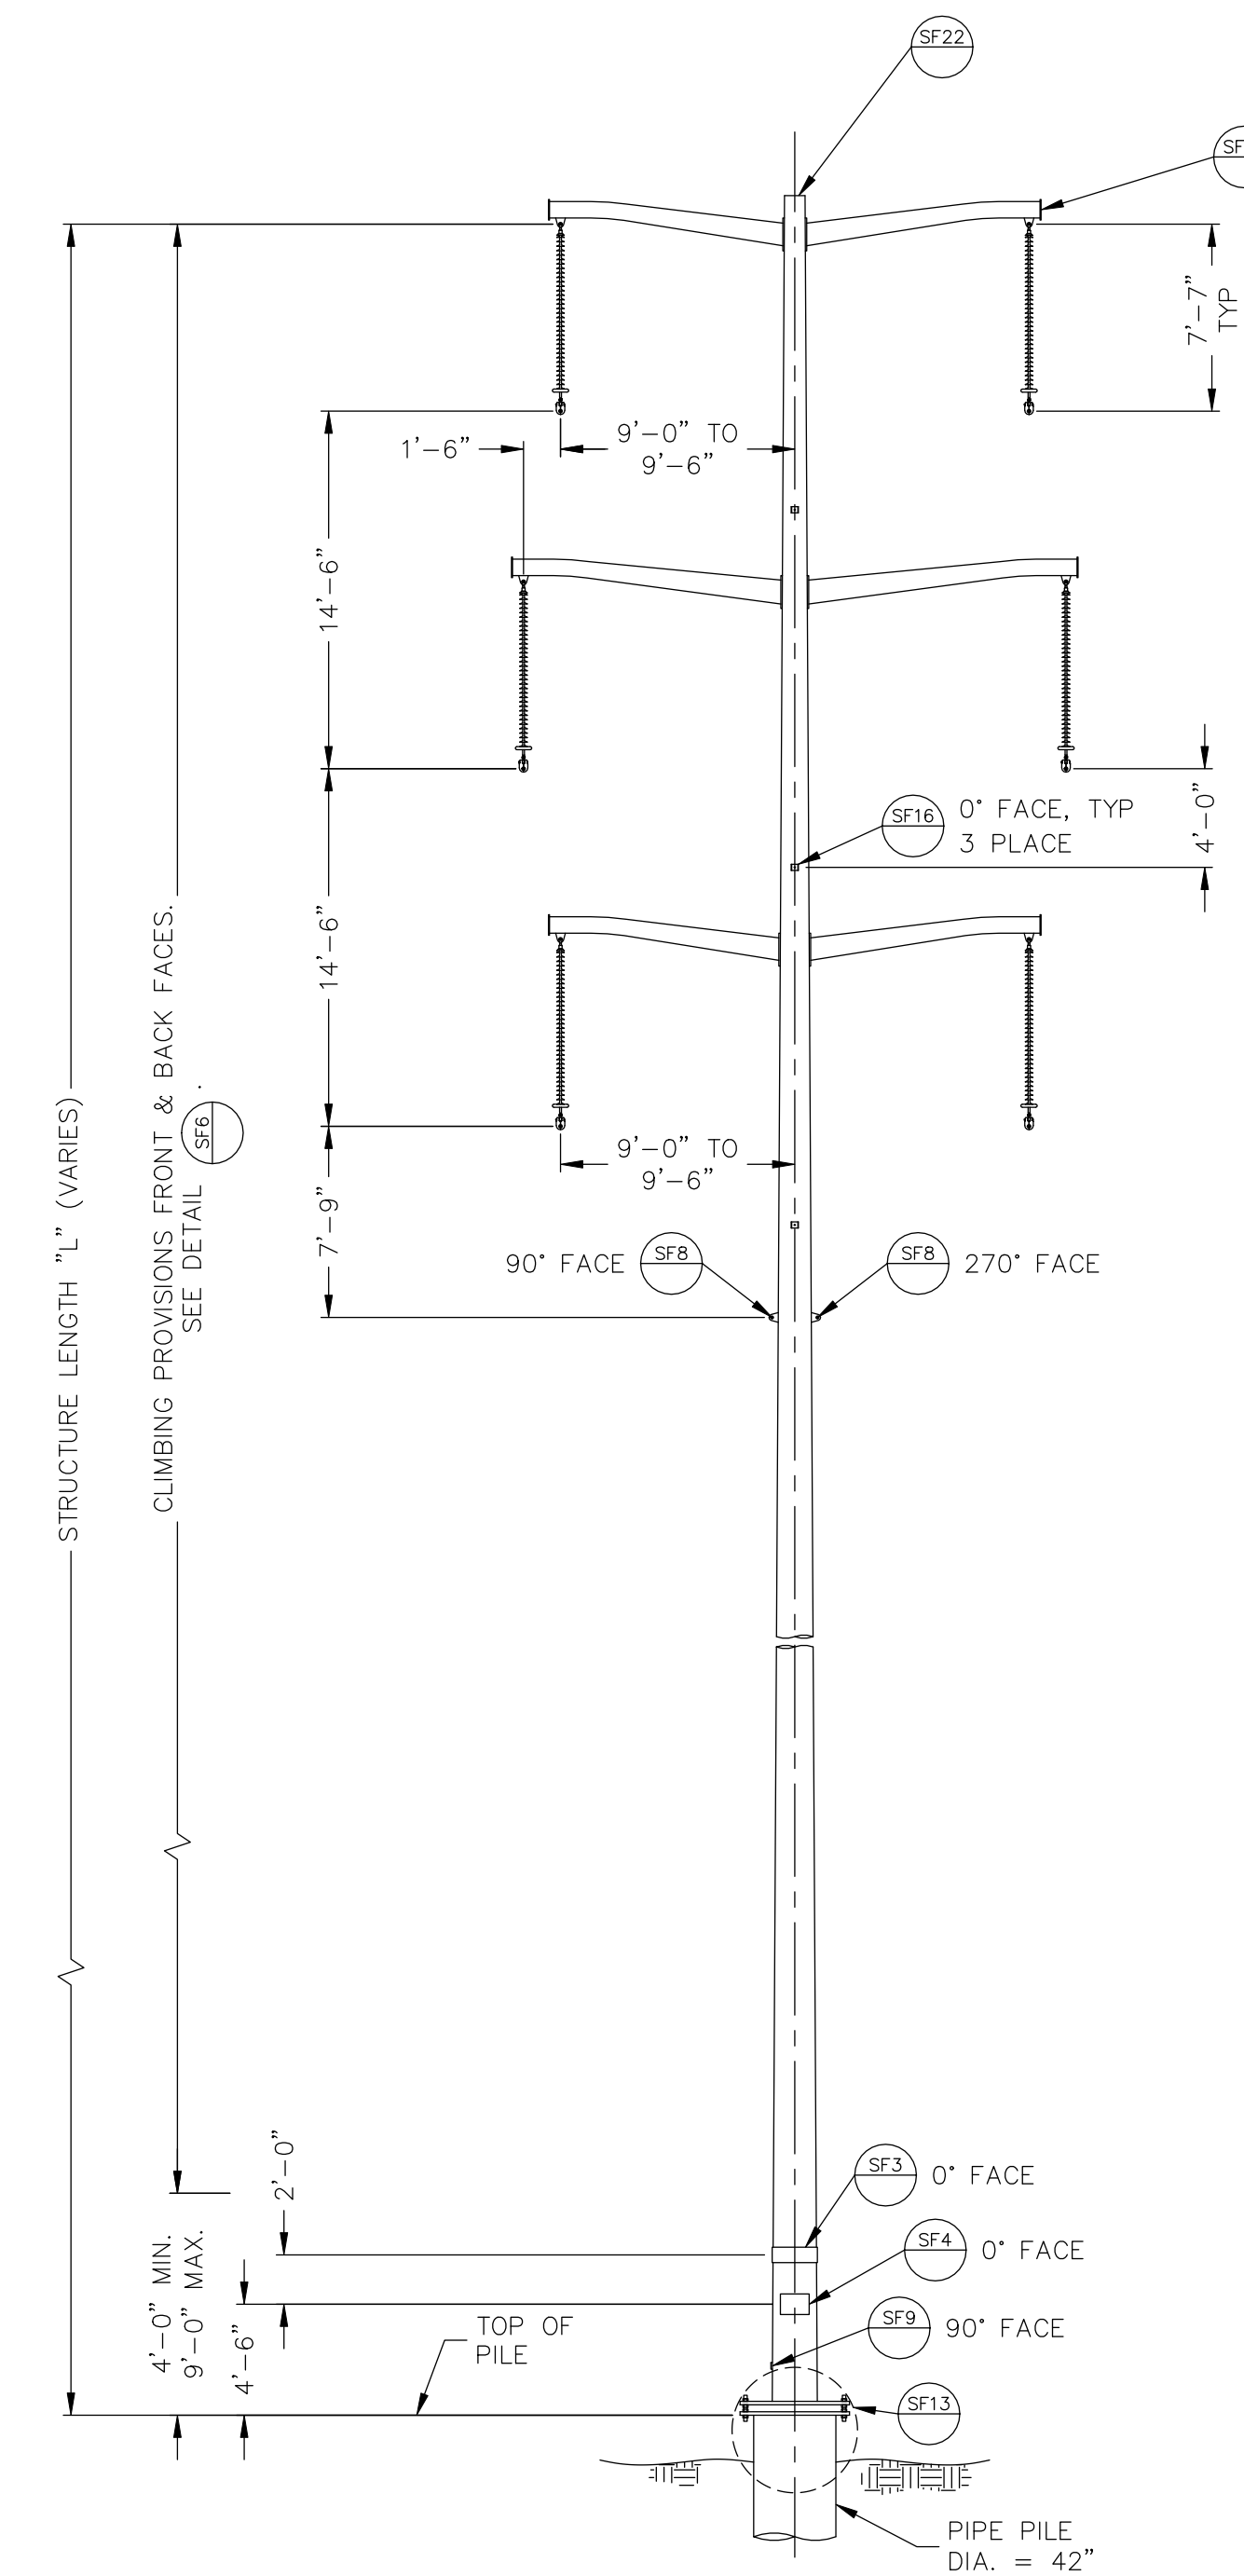

Girdwood to Indian
Transmission Line Rebuild

Girdwood to Indian Transmission Rebuild Project

Meeting Purpose

The purpose of today's meeting is to share project information and discuss next steps.

Ways to Reach Us!

Email us at
transmission@chugachelectric.com

Fill out a comment sheet at this meeting.

Visit the project website
www.girdwoodtoindianrebuild.com

Typical Structure Types

The graphics below depict typical structures to be installed.

Structure A

Structure B

Typical Structure Types

The graphics below depict typical structures to be installed.

Structure C

Structure D