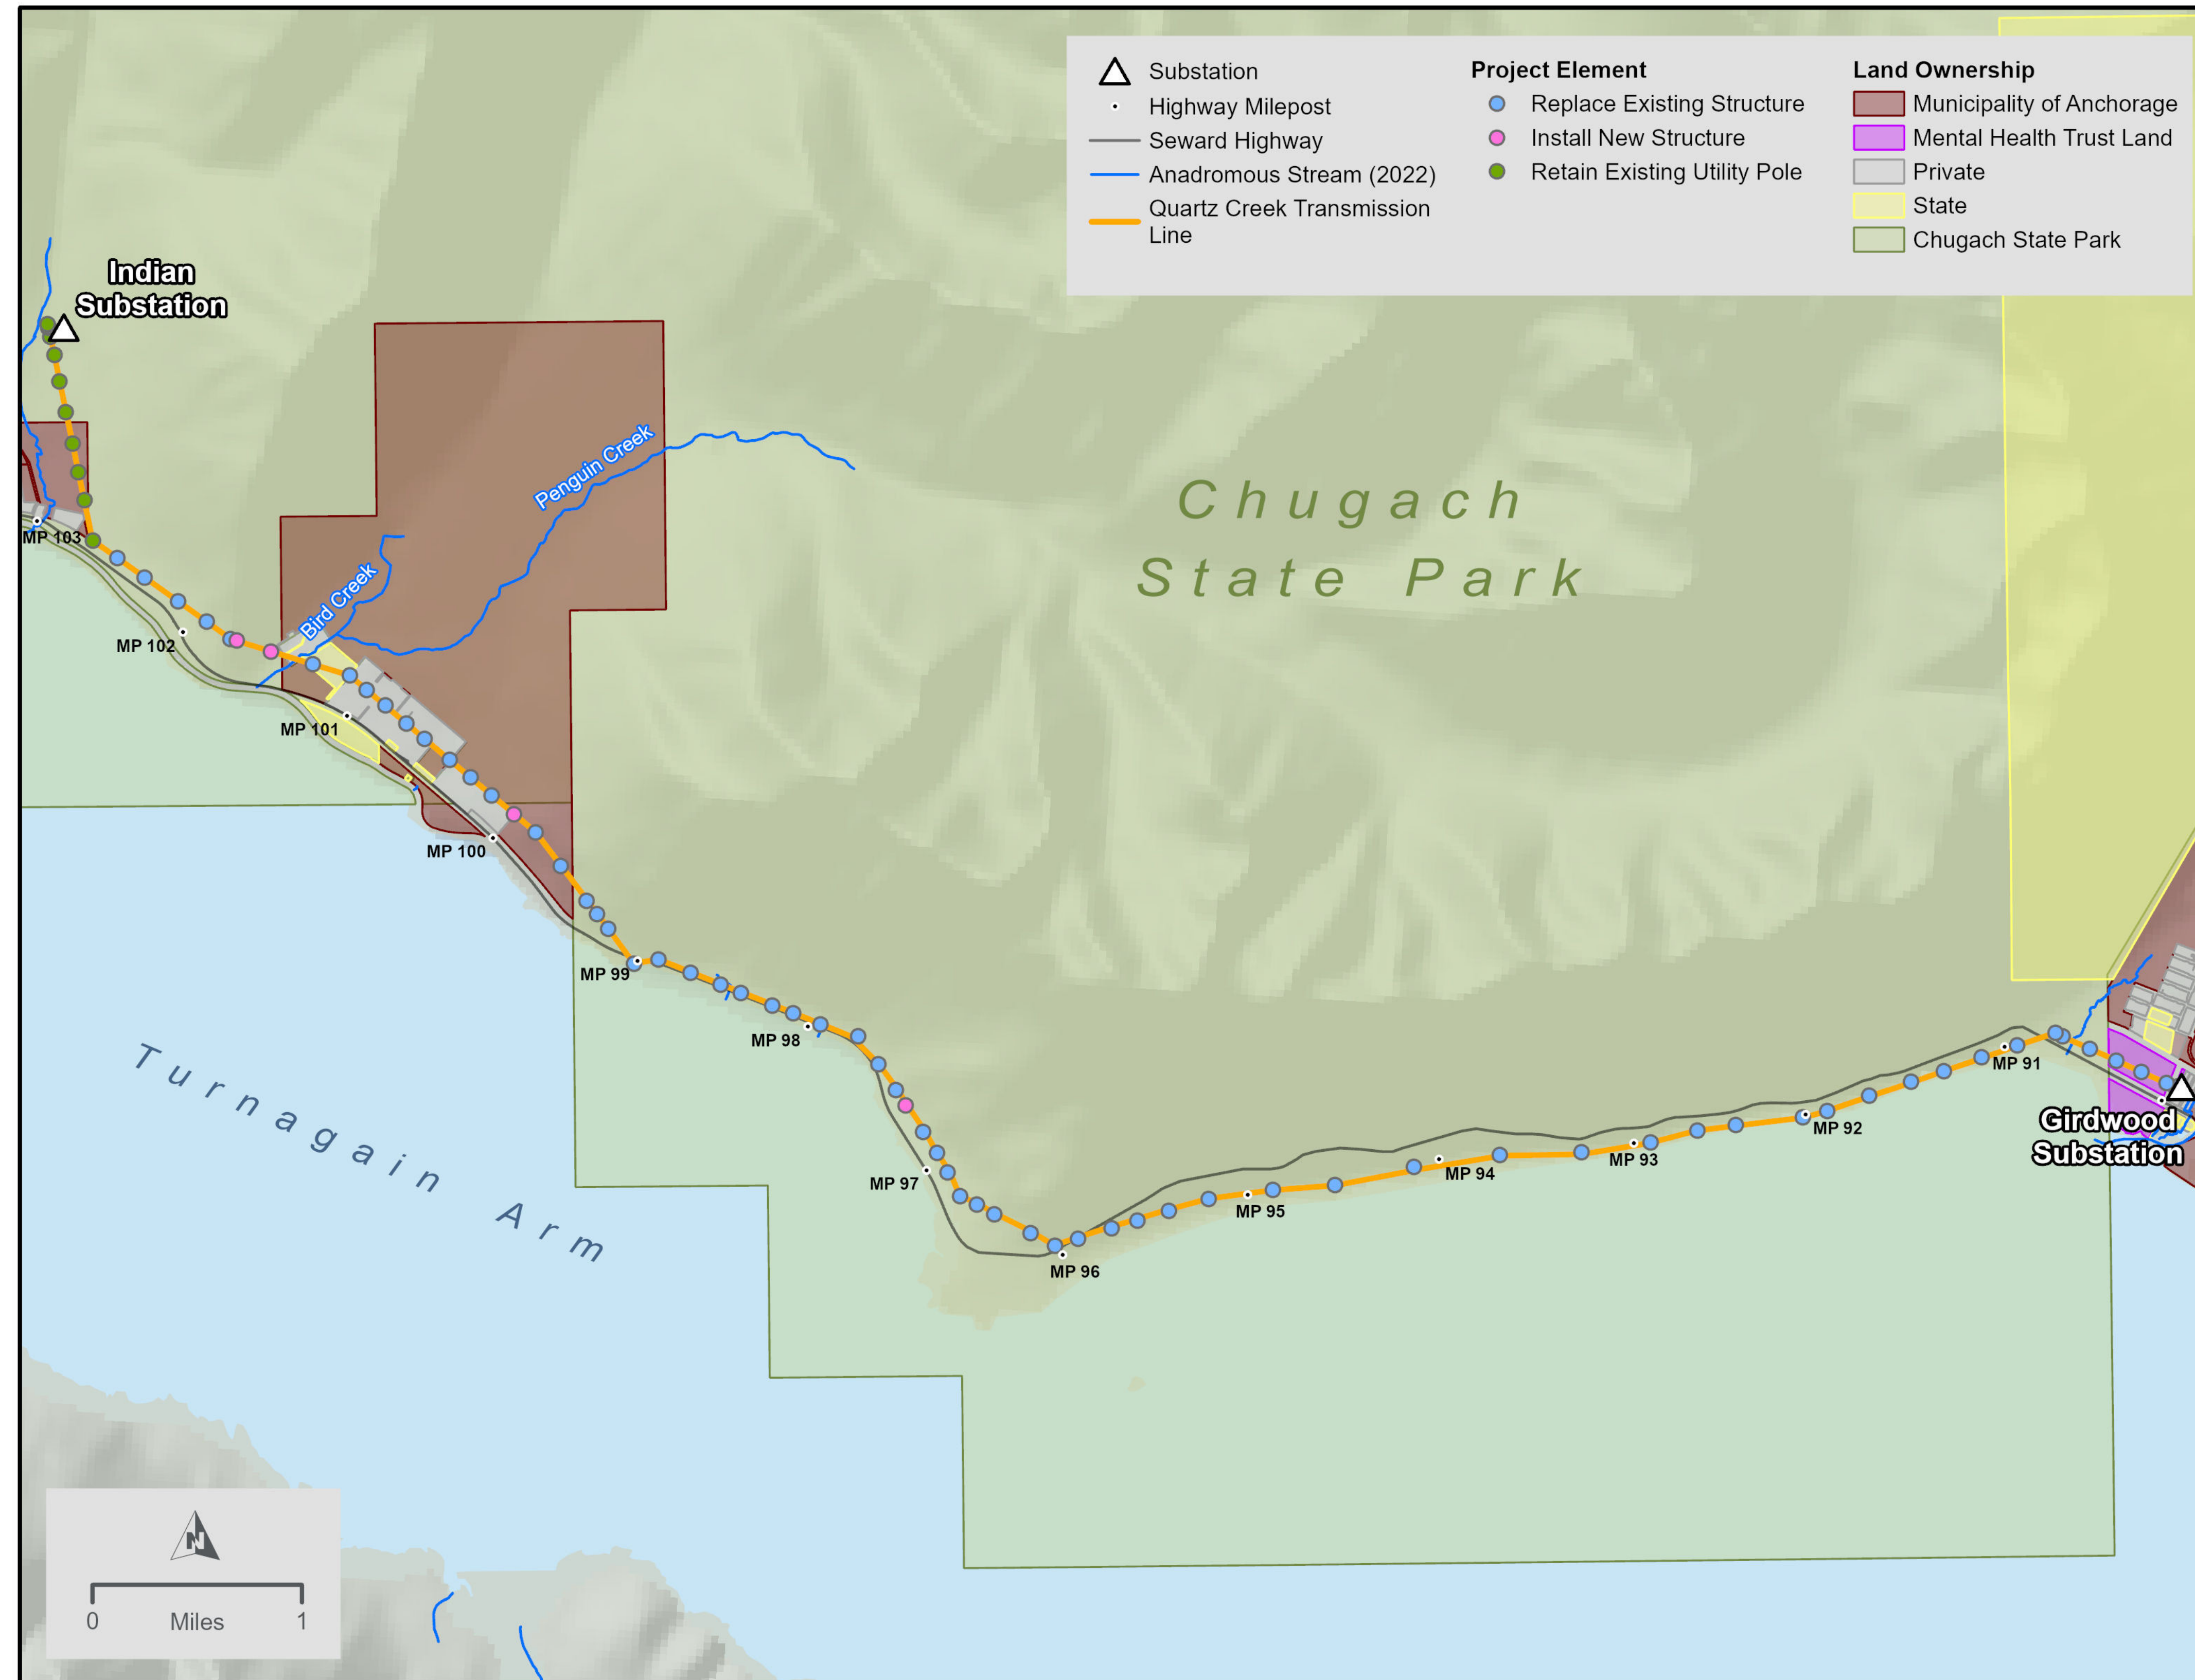

Girdwood to Indian
Transmission Line Rebuild

Girdwood to Indian Transmission Rebuild Project

Meeting Purpose

The purpose of today's meeting is to share project information and discuss next steps.

Ways to Reach Us!

Email us at
transmission@chugachelectric.com

Fill out a comment sheet at this meeting.

Visit the project website
www.girdwoodtoindianrebuild.com

Typical Structure Types

The graphics below depict typical structures to be installed.

Structure A

Structure B

Typical Structure Types

The graphics below depict typical structures to be installed.

Structure C

Structure D